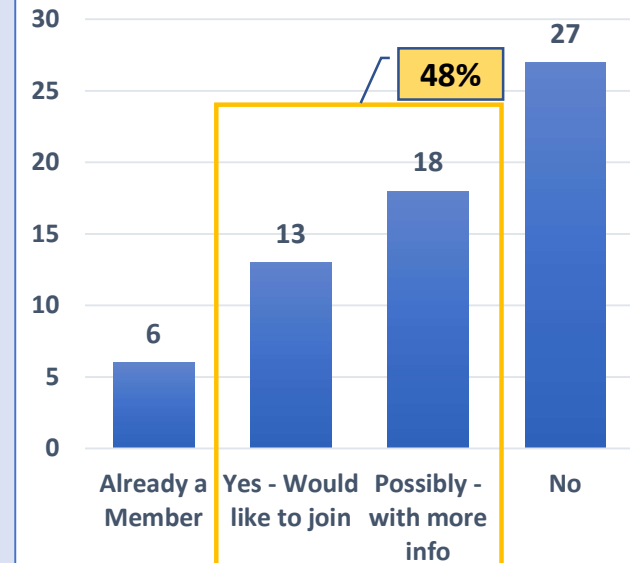

1: Demographics

No. of People Per Age Bracket

Note: This is based on total number of people living in all households that submitted a response

No. of Years Resident

Note: This is based on total number of households that submitted a response

Total no. of households reflected in the survey = 68

Total no. of people reflected in the survey = 164

Average People Per Household = 2.4

Households with at least 1 person working = 51%

Households with at least 1 person retired = 56%

Entire household retired = 47%

2: Priorities & Safety

Top Priorities for Saxtead Parish Council

Interested in joining the Neighbourhood Watch?

Note: This is based on total number of responses to this question (some people provided several)