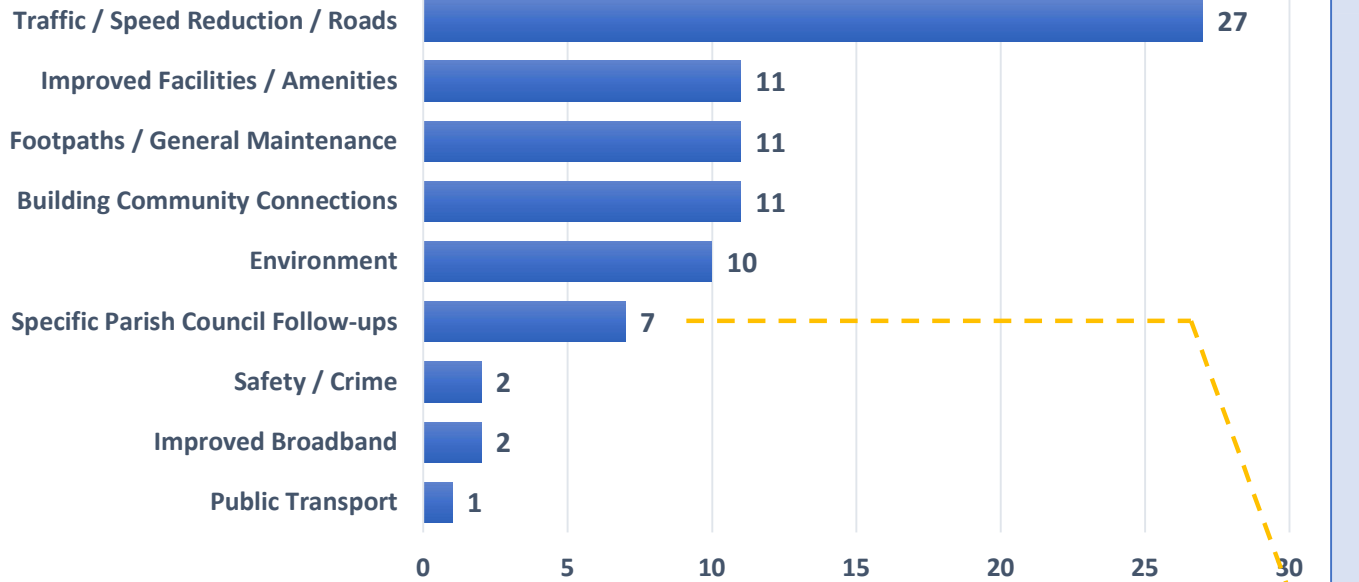

Total no. of households reflected in the survey = 68

Total no. of people reflected in the survey = 164

Average People Per Household = 2.4

Households with at least 1 person working = 51%

Households with at least 1 person retired = 56%

Entire household retired = 47%

2: Priorities & Safety

Top Priorities for Saxtead Parish Council

Interested in joining the Neighbourhood Watch?

Note: This is based on total number of responses to this question (some people provided several)