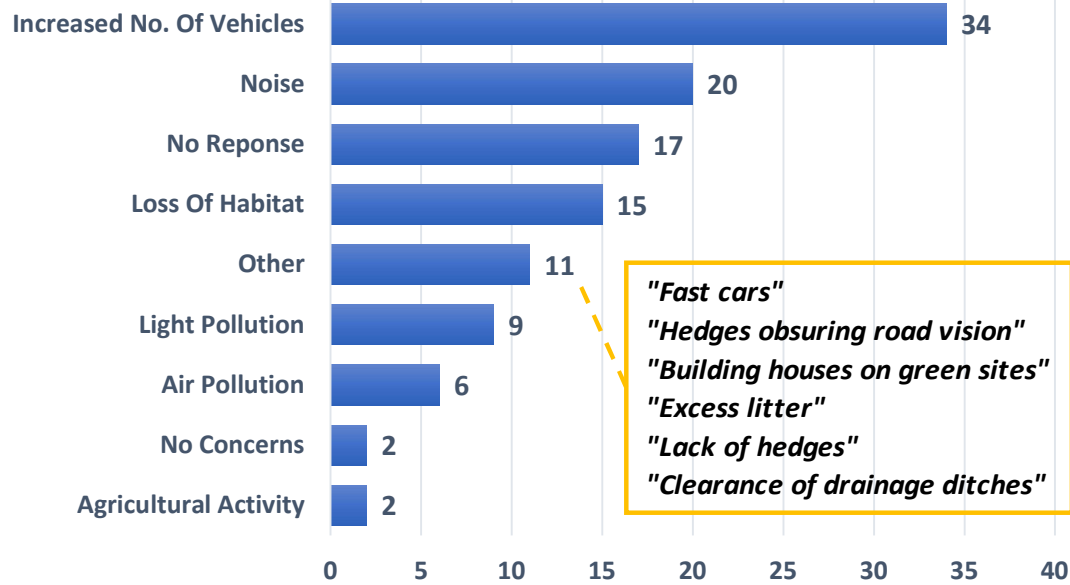

How safe do you feel?

Very Safe	41	61%
Quite Safe	25	37%
Neutral	1	1%

- "Doesn't know what the PC remit is..."*
- "What's the housing / village plan..."*
- "Keeping residents informed of PC activities & village events..."*
- "Overview of Parish planning applications..."*
- "Representation of residents to Suffolk CC & other bodies..."*
- "To ensure no unsuitable development is approved..."*

3: Environment

Environmental Issue - Major Concerns

29%

Environmental Issue - What Can Be Done

54%

Note: This is based on total number of responses to this question (some people provided several)

Willing to support environmental causes in the local area?

Yes	11	16%
Yes, I already do	4	6%
Yes, with more info	35	51%
No	11	16%
No Response	7	10%

Would you partake in an environmental action group?

Yes	20	29%
No	42	62%
Maybe	2	3%
No Response	4	6%

4: Traffic

How concerned about roads and traffic around Saxtead?