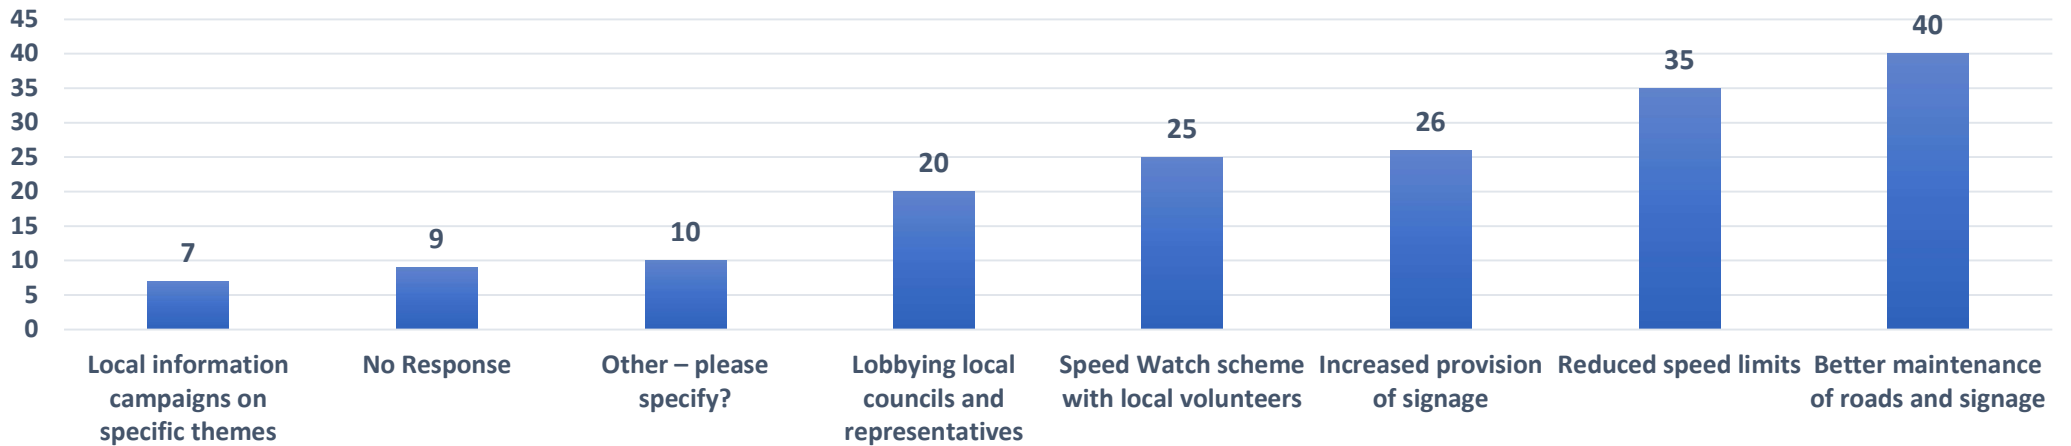

What actions could be taken to ease these concerns?

23%

Note: This is based on total number of responses to this question (some people provided several)