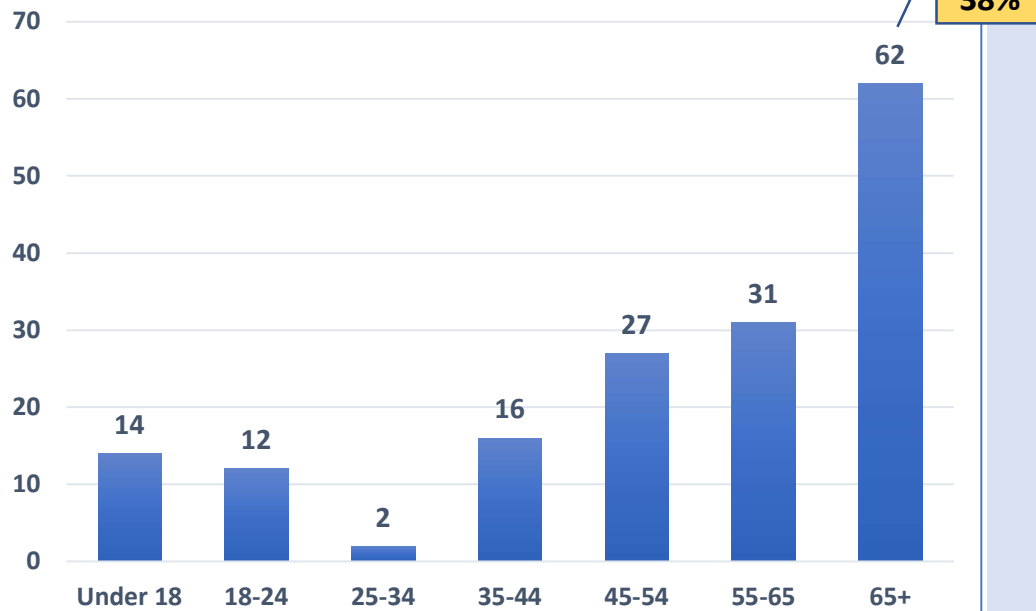

1: Demographics

No. of People Per Age Bracket

Note: This is based on total number of people living in all households that submitted a response

No. of Years Resident

Note: This is based on total number of households that submitted a response

Total no. of households reflected in the survey = 68

Total no. of people reflected in the survey = 164

Average People Per Household = 2.4

Households with at least 1 person working = 51%

Households with at least 1 person retired = 56%