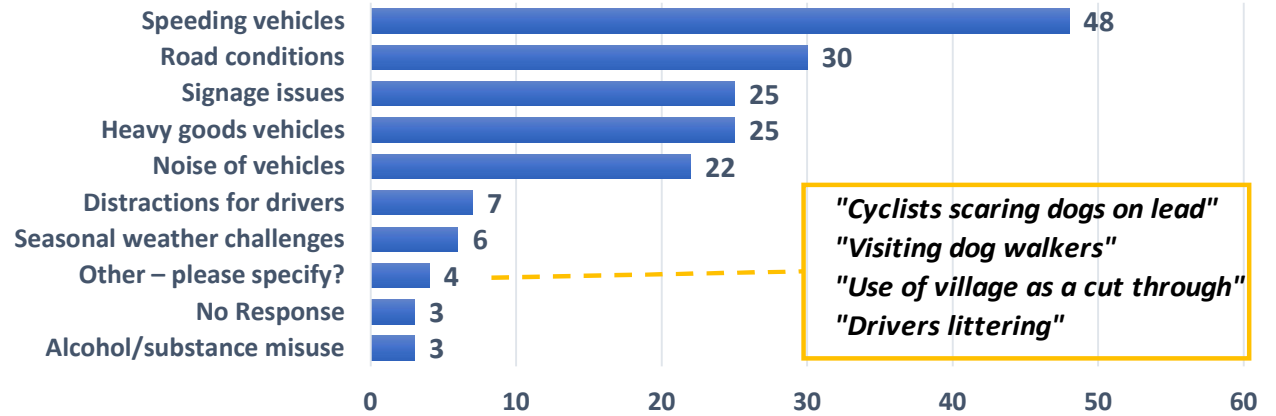

3: Environment

Environmental Issue - Major Concerns

29%

Environmental Issue - What Can Be Done

54%

Note: This is based on total number of responses to this question (some people provided several)

Willing to support environmental causes in the local area?

Yes	11	16%
Yes, I already do	4	6%
Yes, with more info	35	51%
No	11	16%
No Response	7	10%

Would you partake in an environmental action group?

Yes	20	29%
No	42	62%
Maybe	2	3%
No Response	4	6%

4: Traffic

How concerned about roads and traffic around Saxtead?

41%

What do these concerns relate to?

28%

What actions could be taken to ease these concerns?

23%

Note: This is based on total number of responses to this question (some people provided several)

5: Health & Wellbeing