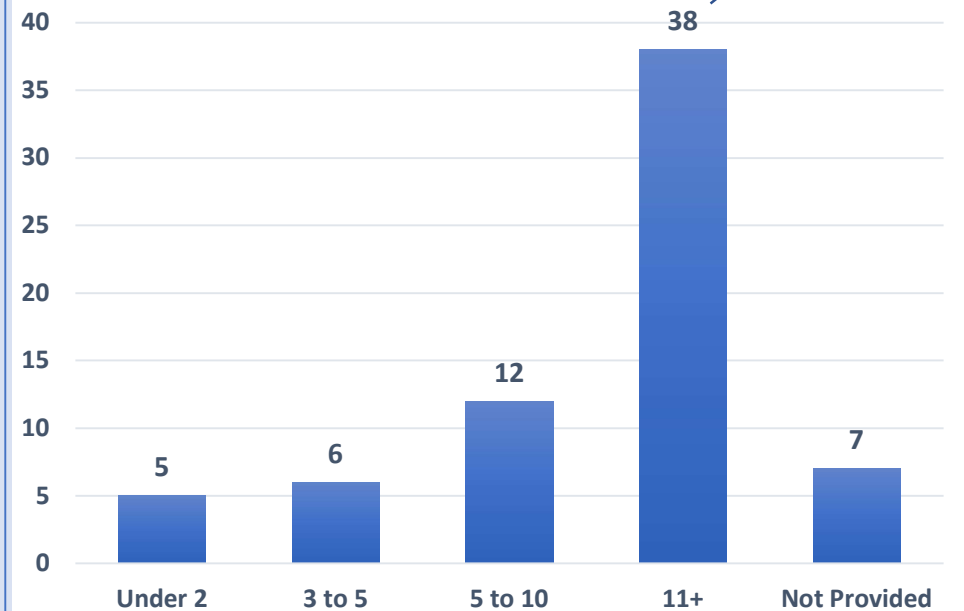

1: Demographics

No. of People Per Age Bracket

Note: This is based on total number of people living in all households that submitted a response

No. of Years Resident

Note: This is based on total number of households that submitted a response

Total no. of households reflected in the survey = 68

Total no. of people reflected in the survey = 164

Average People Per Household = 2.4

Households with at least 1 person working = 51%

Households with at least 1 person retired = 56%