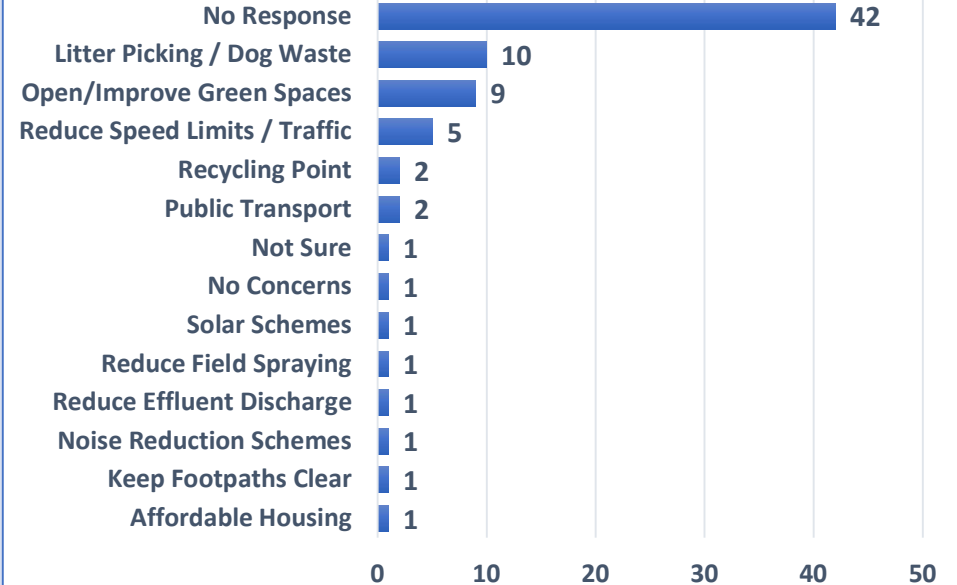

3: Environment

Environmental Issue - Major Concerns

29%

Environmental Issue - What Can Be Done

54%

Note: This is based on total number of responses to this question (some people provided several)

Willing to support environmental causes in the local area?

Yes	11	16%
Yes, I already do	4	6%
Yes, with more info	35	51%
No	11	16%
No Response	7	10%

Would you partake in an environmental action group?

Yes	20	29%
No	42	62%
Maybe	2	3%
No Response	4	6%

4: Traffic

How concerned about roads and traffic around Saxtead?